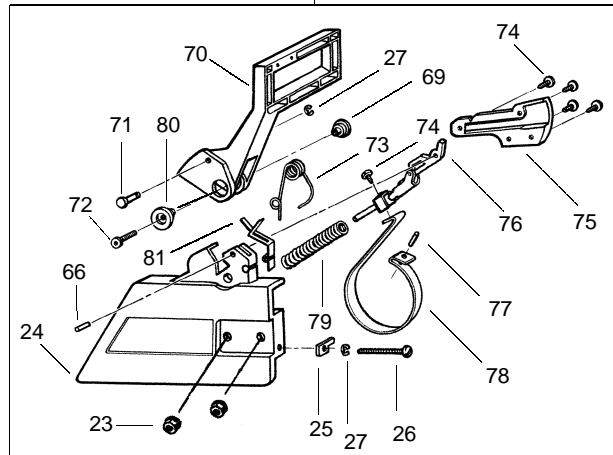

TYPE 1 & 2

**SPAREPARTS
530084407**

Ref.	Part No.	Description	Ref.	Part No.	Description	Ref.	Part No.	Description
1.	530036097	Throttle Trigger	29.	****	Bar 18"	55.	530036113	Strap-AV Front
2.	530036098	Throttle Lockout	30.	530047855	Bar Plate	56.	530015775	Screw
3.	530036087	Handle Rear	31.	530015877	Bar Bolt	57.	530036101	Isolator Plate
4.	530015937	Screw	32.	530015937	Screw	58.	530036142	Sleeve-AV Spring
5.	530038986	Isolator Spring	33.	530029850	Chain Catcher	59.	530038985	Isolator Spring
6.	530015906	Screw	34.	530037057	Oil Pick-up	60.	530015123	Washer
7.	530038471	Throttle Cable Ass'y.	35.	530037821	Oil Filter	61.	530029838	Plunger & Gear Ass'y.
8.	530036092	Handle Cover	36.	530029868	Vent Plug	62.	530036043	Bar Stud Plate
9.	530069572	Switch Kit	37.	530016037	Screw	63.	530026119	Check Valve
10.	530015922	Nut- Type U Speed	38.	530010846	Oil Cap Ass'y.	64.	530053443	Choke Lever
11.	530037551	Chassis Ass'y.	39.	530010845	Fuel Cap Ass'y.	65.	530014381	Spike Ass'y. (Incl.67)
12.	530014410	Oil Pump Ass'y. (Incl. 14, 15, & 61)	40.	530039147	Flywheel Ass'y.	66.	530015915	Link Pin-Front
13.	530029833	Oil Pump Worm	41.	530053176	Chain Brake Ass'y. (Incl.24-27,66 & 69-81)	67.	530015906	Screw
14.	530029834	Oil Pump Barrel	42.	530015127	Washer-Flywheel	69.	530049075	Journal-Left
15.	530029835	Oil Pump Hsg.	43.	530029800	Baffle Plate	70.	530053127	Actuating Lever
16.	530015896	Screw	44.	530016080	Screw	71.	530029879	Pivot Pin
17.	530015907	Washer-Thrust	45.	530015920	Screw	72.	530015914	Screw
18.	530032119	Clutch Bearing	46.	530069313	Starter Pulley Kit (Incl. 44 & 47)	73.	530015910	Handguard Spring
19.	530069342	Clutch Drum & Brg. Kit	47.	530016139	Nut-Flywheel	74.	530015911	Screw
20.	530015611	Clutch Washer	48.	530015891	Recoil Spring	75.	530053129	Spring Cover
21.	530014949	Clutch Ass'y.	49.	530047743	Fan Hsg. Ass'y.	76.	530014356	Front & Rear Link Ass'y.
22.	530019174	Oil Seal-Intake Line	50.	530037485	Starter Handle	77.	530015913	Spring Pin
23.	530015917	Bar Mounting Nut	51.	530069232	Rope Kit	78.	530052232	Brake Band
24.	530053653	Clutch Cover	52.	530015892	Screw	79.	530016237	Spring Compression
25.	530015826	Bar Adjusting Pin	53.	530015984	Screw	80.	530029881	Journal-Right
26.	530016110	Screw	54.	530038327	Handle-Front	81.	530029878	Position Spring
27.	530038593	Retainer				82.	530030189	Plug-Oil Filter
28.	****	Chain 18"						

✓ = NEW PART NUMBER FOR THIS IPL   * = REFER TO THE SERVICE REFERENCE INDICATED FOR MORE INFORMATION. (LOCATED AT END OF IPL)