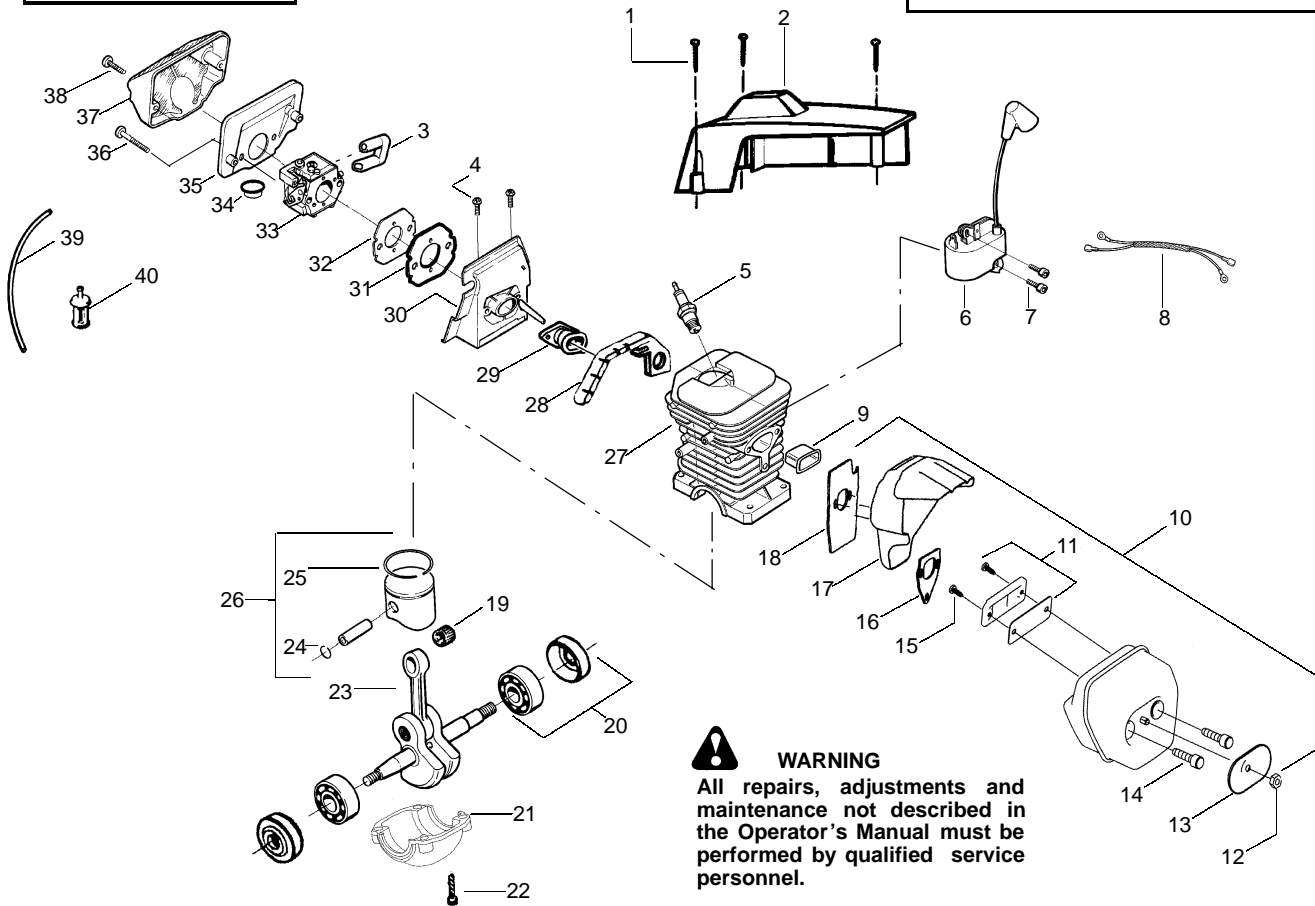

TYPE 3

SPAREPARTS
530084407

Pg. 2 of 5

WARNING

All repairs, adjustments and maintenance not described in the Operator's Manual must be performed by qualified service personnel.

Ref.	Part No.	Description	Ref.	Part No.	Description
1.	530016154	Screw	25.	530037380	Ring-Piston
2.	530069700	Kit-Cylinder Shield	26.	530069548	Kit-Piston
3.	530037464	Grommet -Carb.			(Incl. 24, 25)
4.	530015814	Screw	27.	530071491	Assy-Cyl/Crankcase
5.	952030150	Spark Plug (RCJ-7Y)			(Incl.#21)
6.	530039143	Module-Ignition	28.	530019251	Seal-Super Clean
7.	530015895	Screw	29.	530037668	Intake Boot
8.	530037467	Assy-Switch Wire	30.	530053396	Adapter-Carb.
9.	530037652	Insulator-Heat	31.	530037872	Intake Plate-Carb
10.	530071495	Kit-Muffler (Incl.12-18)	32.	530019172	Gasket-Carb.
11.	530071497	Kit-Spark Arrestor (Incl.# 15)	33.	530071492	Kit-Carburetor (WT-610)
12.	530016359	Nut-Brass	34.	530036792	Isolator
13.	530056061	Cover-Bolt	35.	530037478	Filter-Air (Bottom)
14.	530016338	Bolt-Muffler	36.	530015970	Screw
15.	530016351	Screw-Spark Screen	37.	530036141	Filter-Air (Top)
16.	530055128	Gasket-Muffler	38.	530015899	Screw
17.	530055765	Assy-Muffler Backplate	39.	530069247	Kit-Fuel Line (Small)
18.	530055402	Backplate - Alum.	40.	530047004	Assy-Fuel Pick-up
19.	530032117	Bearing			
20.	530019259	Assy-Bearing & Seal			
21.	530049794	Cap-Crankcase			
22.	530015897	Screw			
23.	530029794	Assy-C'shaft & Rod			
24.	530015697	Retainer-Piston Pin			
				Not Shown	
				---	Operator Manual
				530086459	Euro I
				530086460	Danish
				530031135	Srench
				530038653	Decal On/Stop