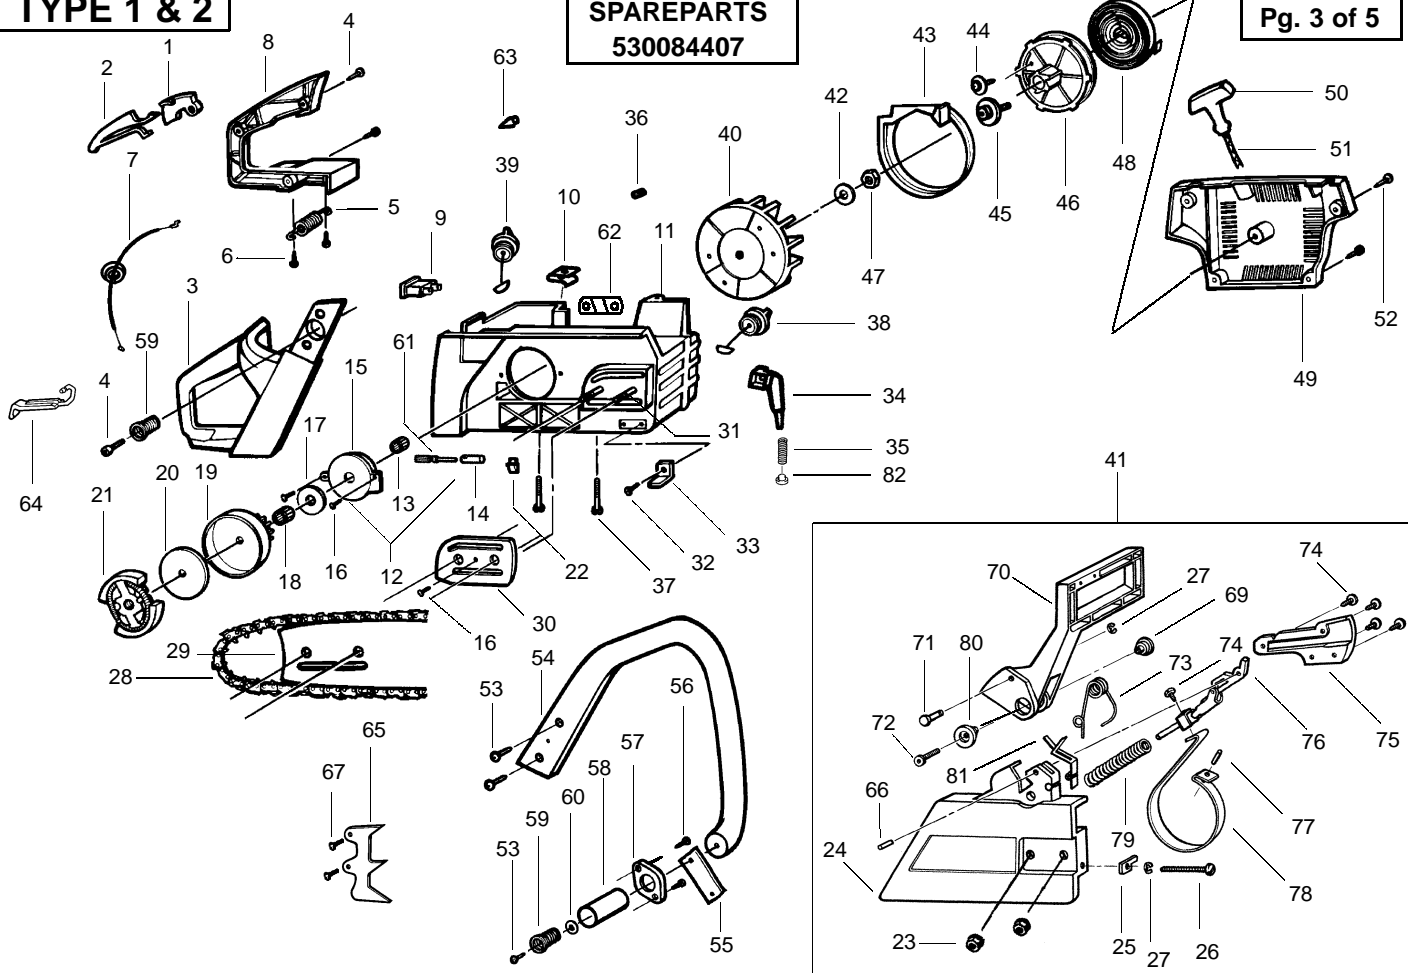

TYPE 1 & 2

**SPAREPARTS
530084407**

Ref.	Part No.	Description	Ref.	Part No.	Description	Ref.	Part No.	Description
1.	530036097	Throttle Trigger	29.	****	Bar 18"	55.	530036113	Strap-AV Front
2.	530036098	Throttle Lockout	30.	530047855	Bar Plate	56.	530015775	Screw
3.	530036087	Handle Rear	31.	530015877	Bar Bolt	57.	530036101	Isolator Plate
4.	530015937	Screw	32.	530015937	Screw	58.	530036142	Sleeve-AV Spring
5.	530038986	Isolator Spring	33.	530029850	Chain Catcher	59.	530038985	Isolator Spring
6.	530015906	Screw	34.	530037057	Oil Pick-up	60.	530015123	Washer
7.	530038471	Throttle Cable Ass'y.	35.	530037821	Oil Filter	61.	530029838	Plunger & Gear Ass'y.
8.	530036092	Handle Cover	36.	530029868	Vent Plug	62.	530036043	Bar Stud Plate
9.	530069572	Switch Kit	37.	530016037	Screw	63.	530026119	Check Valve
10.	530015922	Nut- Type U Speed	38.	530010846	Oil Cap Ass'y.	64.	530053443	Choke Lever
11.	530037551	Chassis Ass'y.	39.	530010845	Fuel Cap Ass'y.	65.	530014381	Spike Ass'y. (Incl.67)
12.	530014410	Oil Pump Ass'y. (Incl. 14, 15, & 61)	40.	530039147	Flywheel Ass'y.	66.	530015915	Link Pin-Front
13.	530029833	Oil Pump Worm	41.	530053176	Chain Brake Ass'y. (Incl.24-27,66 & 69-81)	67.	530015906	Screw
14.	530029834	Oil Pump Barrel	42.	530015127	Washer-Flywheel	69.	530049075	Journal-Left
15.	530029835	Oil Pump Hsg.	43.	530029800	Baffle Plate	70.	530053127	Actuating Lever
16.	530015896	Screw	44.	530016080	Screw	71.	530029879	Pivot Pin
17.	530015907	Washer-Thrust	45.	530015920	Screw	72.	530015914	Screw
18.	530032119	Clutch Bearing	46.	530069313	Starter Pulley Kit (Incl. 44 & 47)	73.	530015910	Handguard Spring
19.	530069342	Clutch Drum & Brg. Kit	47.	530016139	Nut-Flywheel	74.	530015911	Screw
20.	530015611	Clutch Washer	48.	530015891	Recoil Spring	75.	530053129	Spring Cover
21.	530014949	Clutch Ass'y.	49.	530047743	Fan Hsg. Ass'y.	76.	530014356	Front & Rear Link Ass'y.
22.	530019174	Oil Seal-Intake Line	50.	530037485	Starter Handle	77.	530015913	Spring Pin
23.	530015917	Bar Mounting Nut	51.	530069232	Rope Kit	78.	530052232	Brake Band
24.	530053653	Clutch Cover	52.	530015892	Screw	79.	530016237	Spring Compression
25.	530015826	Bar Adjusting Pin	53.	530015984	Screw	80.	530029881	Journal-Right
26.	530016110	Screw	54.	530038327	Handle-Front	81.	530029878	Position Spring
27.	530038593	Retainer				82.	530030189	Plug-Oil Filter
28.	****	Chain 18"						

✓ = NEW PART NUMBER FOR THIS IPL   * = REFER TO THE SERVICE REFERENCE INDICATED FOR MORE INFORMATION. (LOCATED AT END OF IPL)